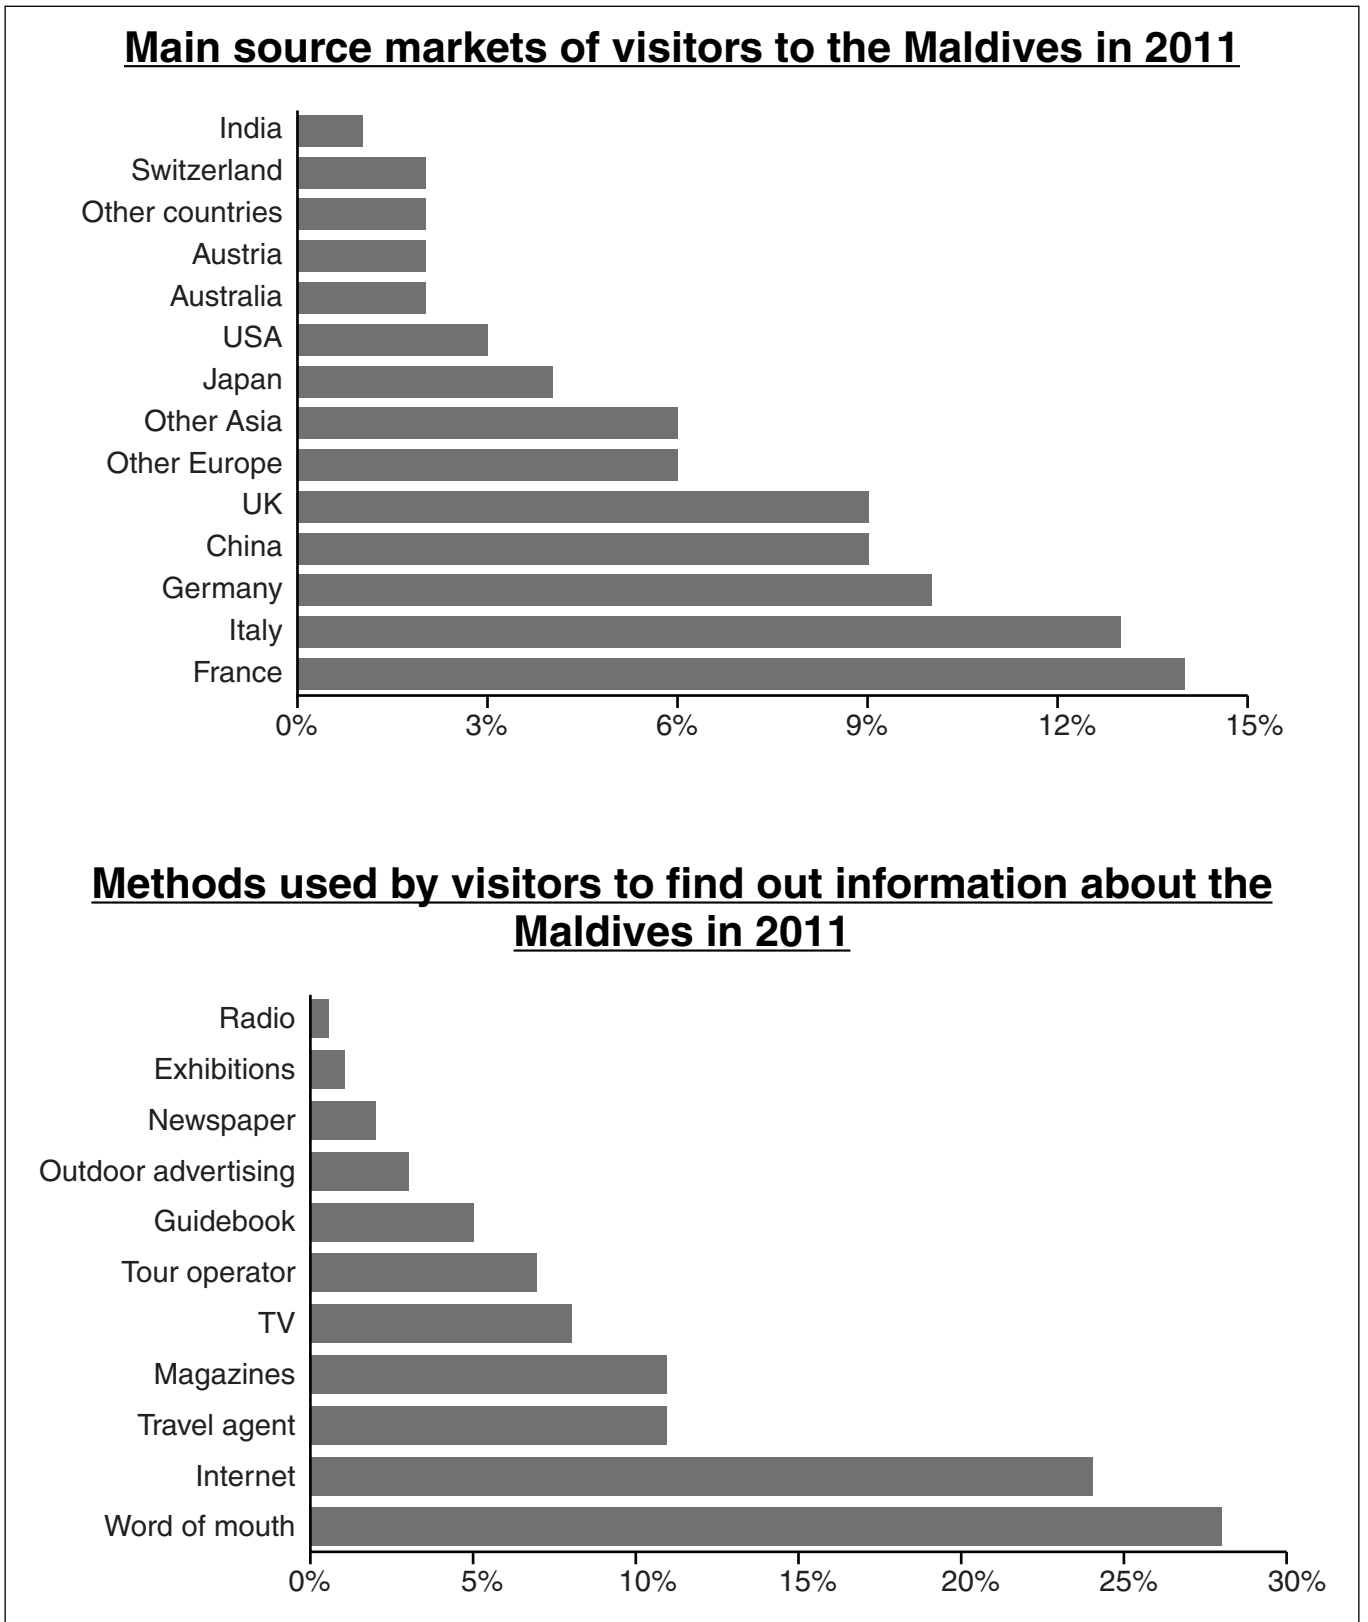

Fig. 1

Fig. 3 for Question 3

Fig. 2 for Question 2

Fig. 2